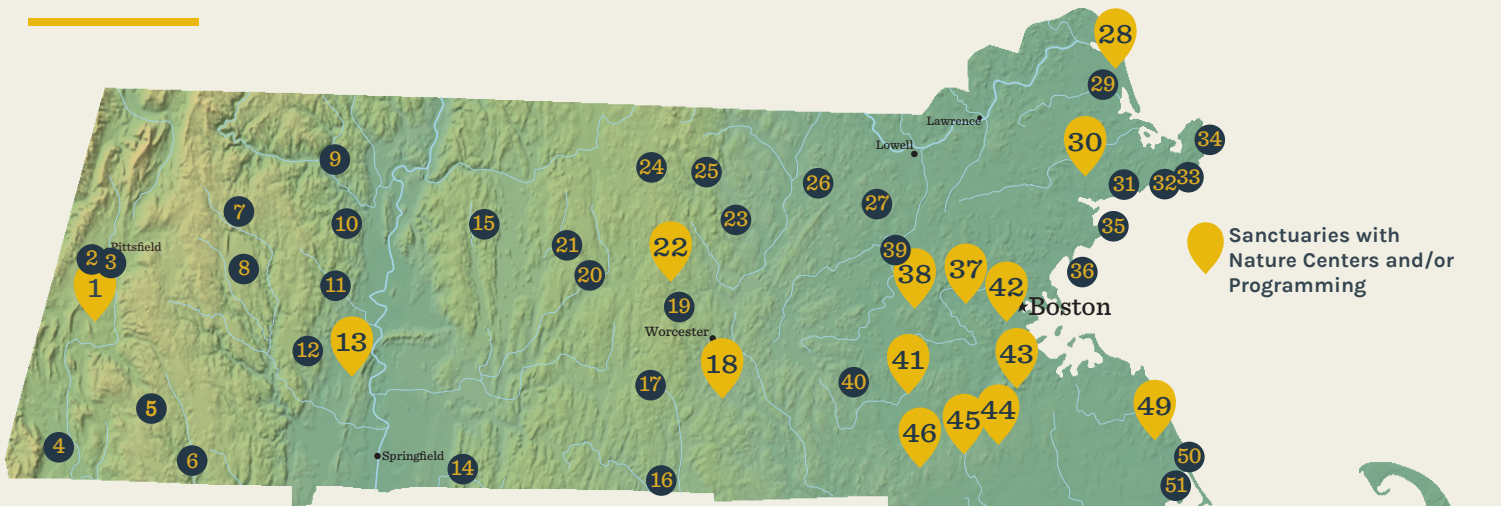

Mass Audubon

Wildlife Sanctuaries, Nature Centers, & Museums

1. **West**
1. Pleasant Valley, Lenox
  2. Tracy Brook, Richmond
  3. Canoe Meadows, Pittsfield
  4. Lime Kiln Farm, Sheffield
  5. Old Baldy, Otis
  6. Richardson Brook, Tolland
  7. West Mountain, Plainfield
  8. Road's End, Worthington
  9. High Ledges, Shelburne
  10. Conway Hills, Conway
  11. Graves Farm, Williamsburg & Whately
  12. Lynes Woods, Westhampton
  13. **Arcadia, Easthampton & Northampton**
  14. Laughing Brook, Hampden
  15. Poor Farm Hill, New Salem

1. **Central**
16. Pierpont Meadow, Dudley
  17. Burncoat Pond, Spencer
  18. **Broad Meadow Brook, Worcester**
  19. Eagle Lake, Holden
  20. Cook's Canyon, Barre
  21. Rutland Brook, Petersham
  22. **Wachusett Meadow, Princeton**
  23. Lincoln Woods, Leominster
  24. Lake Wampanoag, Gardner
  25. Flat Rock, Fitchburg
  26. Rocky Hill, Groton
  27. Nashoba Brook, Westford

1. **North Shore**
28. **Joppa Flats, Newburyport**
  29. Rough Meadows, Rowley
  30. **Ipswich River, Topsfield**
  31. Endicott, Wenham
  32. Kettle Island, Manchester-by-the-Sea
  33. Eastern Point, Gloucester
  34. Straitsmouth Island, Rockport
  35. Marblehead Neck, Marblehead
  36. Nahant Thicket, Nahant

1. **Metro West**
37. **Habitat, Belmont**
  38. **Drumlin Farm, Lincoln**
  39. Brewster's Woods, Concord
  40. Waseeka, Hopkinton
  41. **Broadmoor, Natick**

1. **Boston**
42. **Boston Nature Center, Mattapan**

1. **Metro South**
43. **Blue Hills Trailside Museum, Milton**
  44. **Museum of American Bird Art, Canton**
  45. **Moose Hill, Sharon**
  46. **Stony Brook, Norfolk**

1. **South East**
47. Attleboro Springs, Attleboro
  48. **Oak Knoll, Attleboro**
  49. **North River, Marshfield**
  50. Daniel Webster, Marshfield
  51. North Hill Marsh, Duxbury
  52. **Tidmarsh, Plymouth**
  53. **Allens Pond, Dartmouth & Westport**
  54. Great Neck, Wareham

1. **Cape Cod**
55. Ashumet Holly, Falmouth
  56. Sampsons Island, Barnstable
  57. Skunknett River, Barnstable
  58. Barnstable Great Marsh, Barnstable
  59. **Long Pasture, Barnstable**
  60. **Wellfleet Bay, Wellfleet**

1. **Islands**
61. **Felix Neck, Edgartown**
  62. Lost Farm, Nantucket
  63. Sesachacha Heathlands, Nantucket